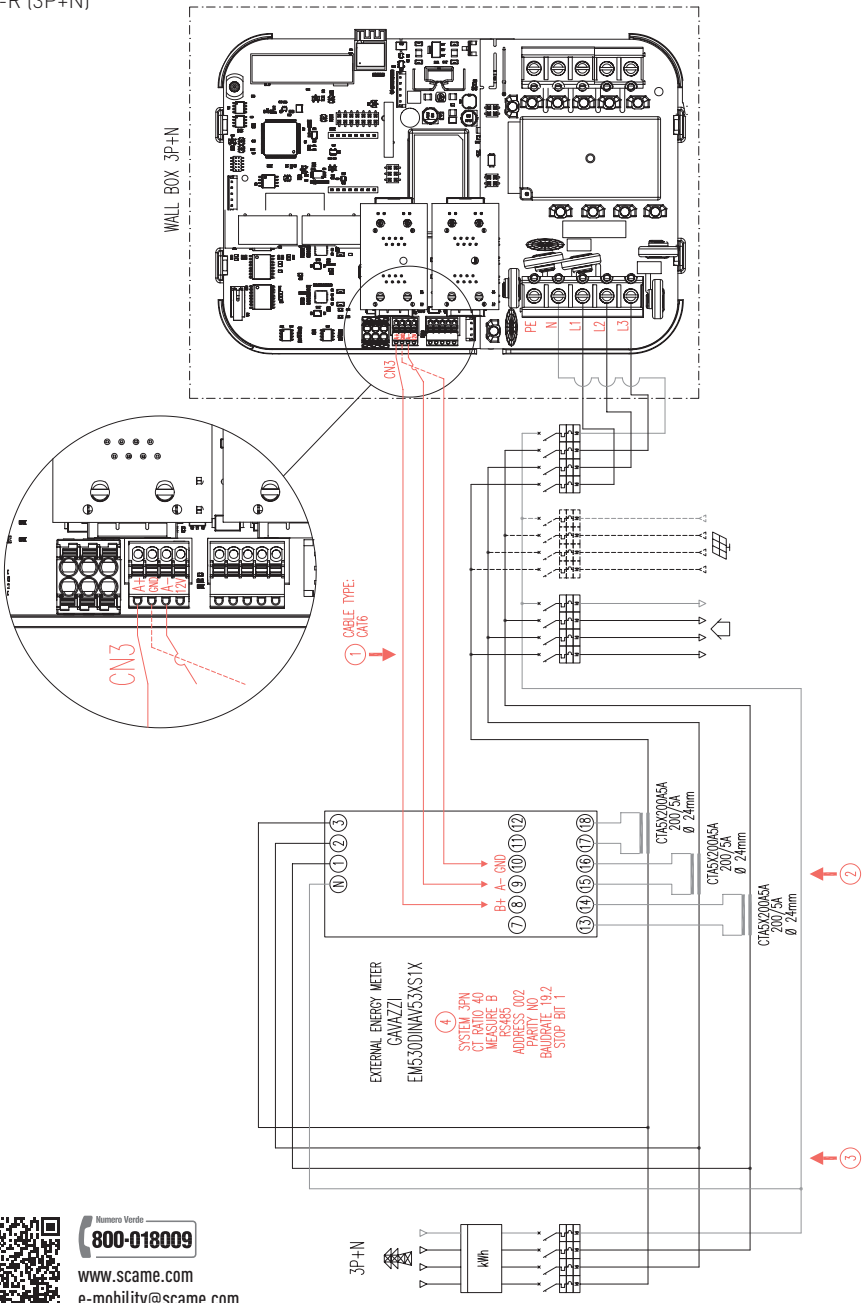

BE-R (3P+N)

Numero Verde
800-018009
www.scame.com
e-mobility@scame.com