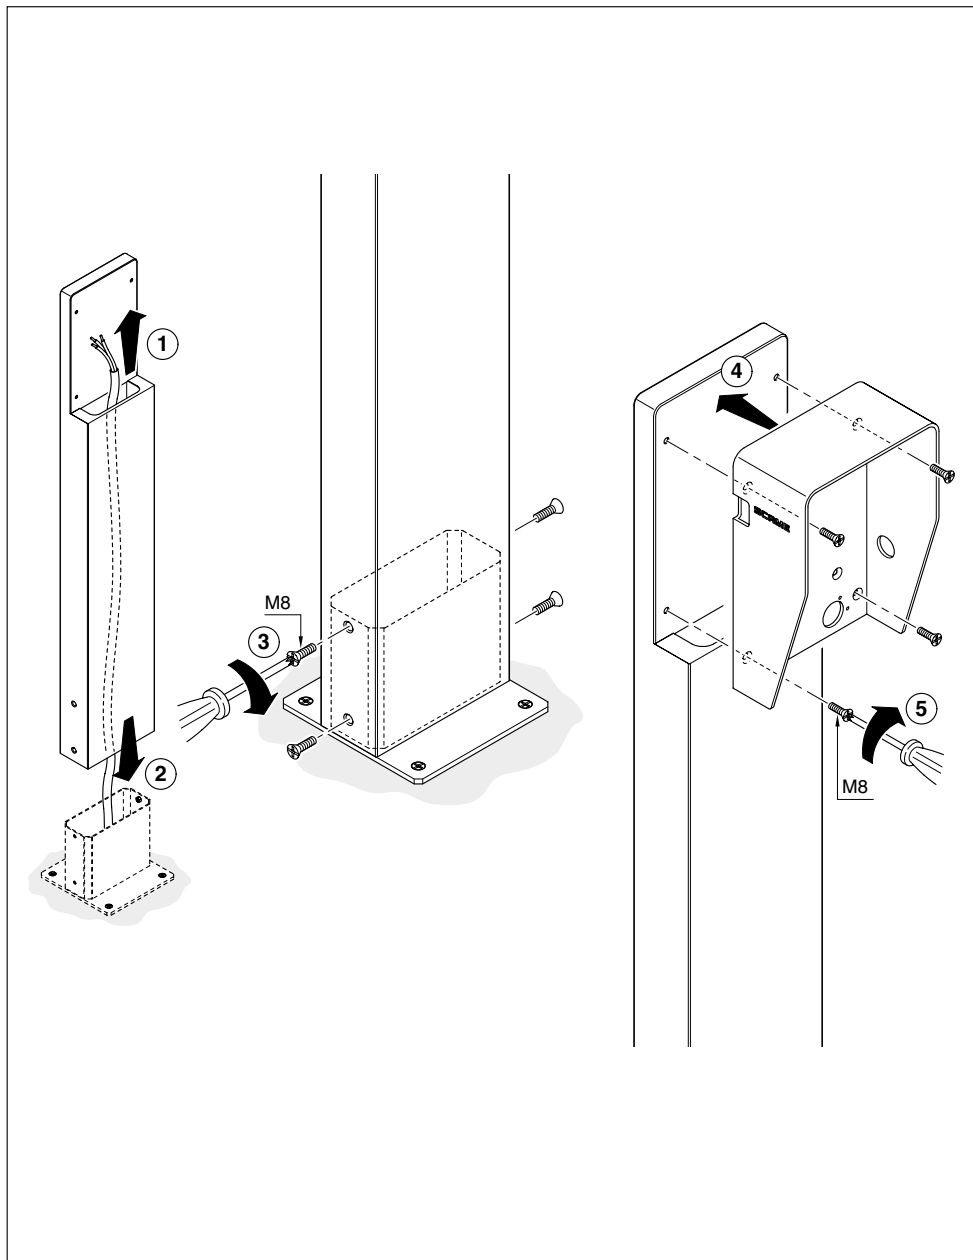

ART. 208.AP15

ART. 208.AP16

ART. 208.AP13

InfoTECH

ITALY	WORLDWIDE
Numero Verde 800-018009	ScameOnLine www.scame.com e-mobility@scame.com

ART. 208.AP14