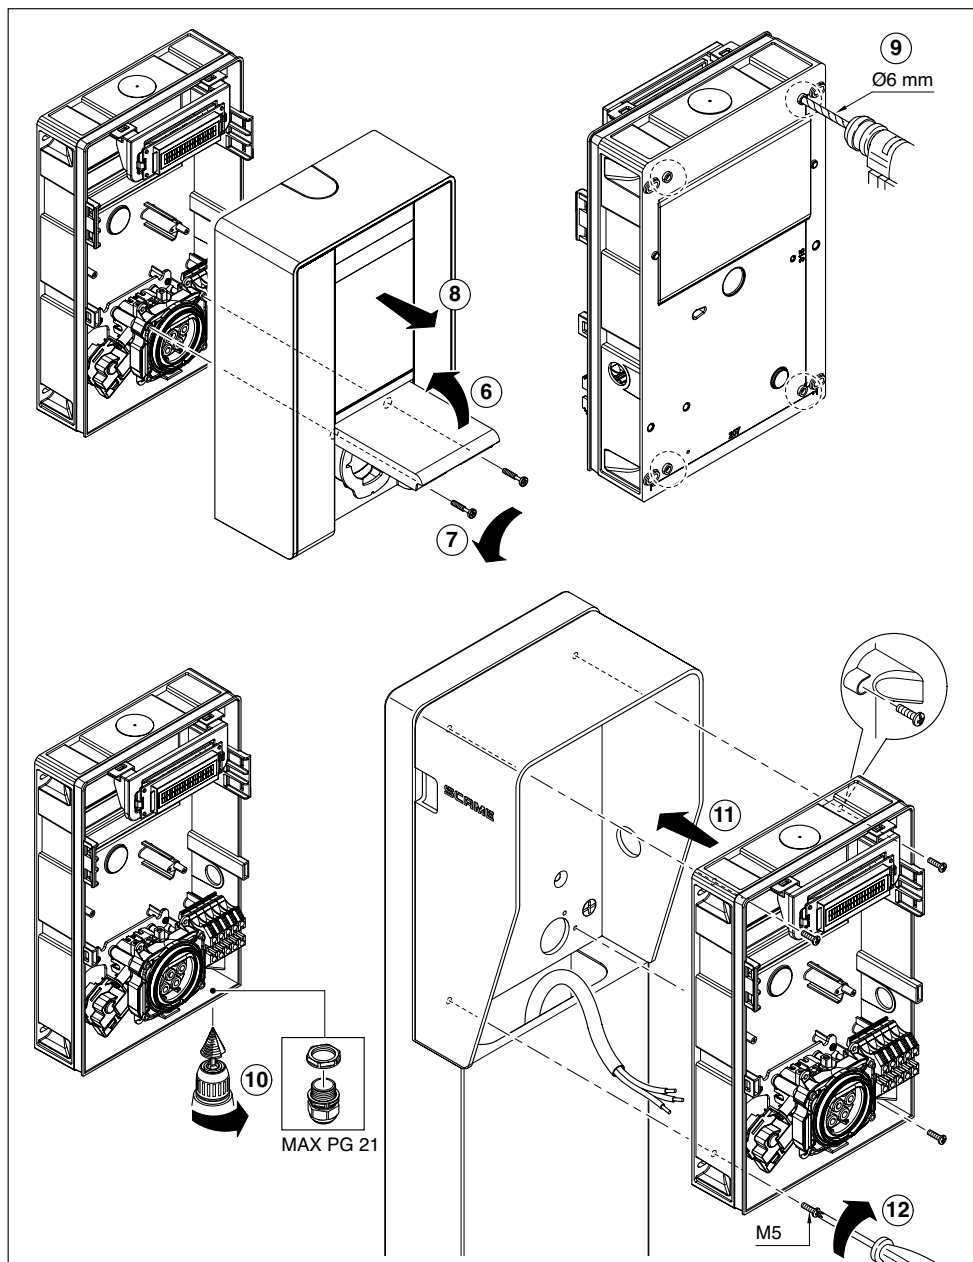

ART. 208.AP15

ART. 208.AP16

ART. 208.AP13

InfoTECH

ITALY	WORLDWIDE
Numero Verde 800-018009	ScameOnLine www.scame.com e-mobility@scame.com

ART. 208.AP14