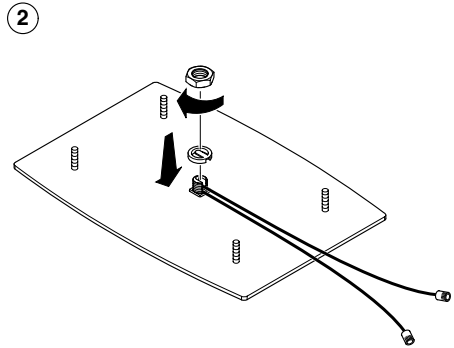

MONTAGGIO / MOUNTING / MONTAGE / MONTAJE

CABLAGGIO / WIRING / CÂBLAGE / CABLEADO

InfoTECH

ITALY WORLDWIDE

Numero Verde ScameOnLine

800-018009 www.scame.com

 e-mobility@scame.com