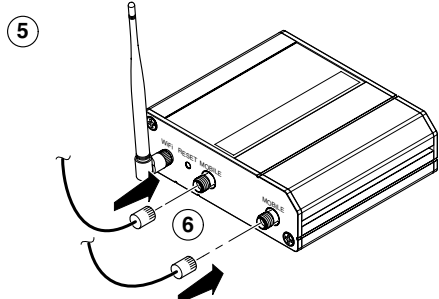

MONTAGGIO / MOUNTING / MONTAGE / MONTAJE

CABLAGGIO / WIRING / CÂBLAGE / CABLEADO

InfoTECH

ITALY WORLDWIDE

Numero Verde ScameOnLine

800-018009 www.scame.com

 e-mobility@scame.com