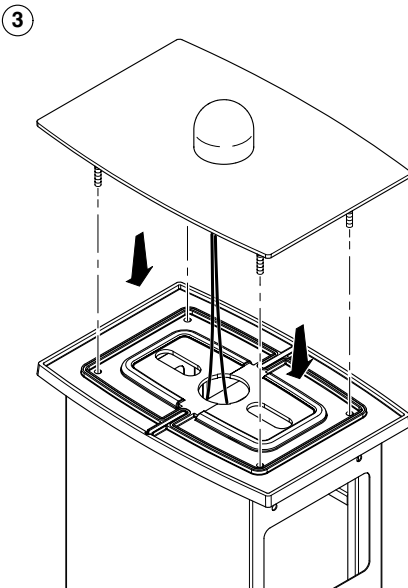

MONTAGGIO / MOUNTING / MONTAGE / MONTAJE

CABLAGGIO / WIRING / CÂBLAGE / CABLEADO

InfoTECH

ITALY WORLDWIDE

Numero Verde ScameOnLine

800-018009 www.scame.com

 e-mobility@scame.com