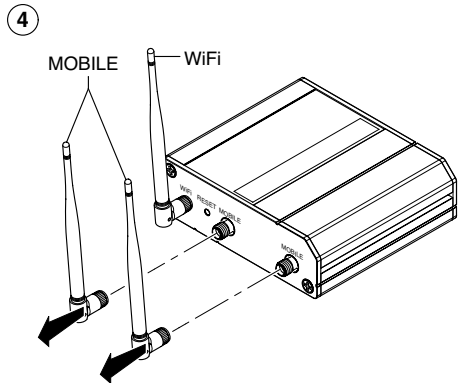

MONTAGGIO / MOUNTING / MONTAGE / MONTAJE

CABLAGGIO / WIRING / CÂBLAGE / CABLEADO

InfoTECH

ITALY WORLDWIDE

Numero Verde ScameOnLine

800-018009 www.scame.com

 e-mobility@scame.com