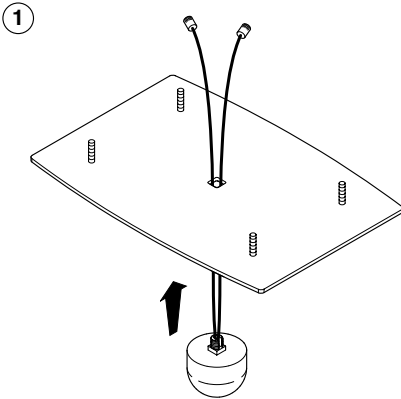

MONTAGGIO / MOUNTING / MONTAGE / MONTAJE

CABLAGGIO / WIRING / CÂBLAGE / CABLEADO

InfoTECH

ITALY WORLDWIDE

Numero Verde ScameOnLine

800-018009 www.scame.com

 e-mobility@scame.com